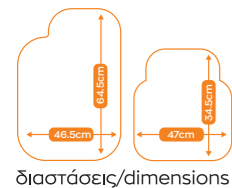

διαστάσεις/dimensions

Full Set 4 pcs τμχ

- Heavy-Duty Car Floor Mats: Extremely durable
- Set: Includes 4 pieces (front and rear)
- Non-slip Surface
- Fits most cars
- Custom Fit: Can be trimmed to match your vehicle's dimensions
- Material: Rubber
- Suitable for year-round use
- Color: Black
- Odorless, Fade-Resistant, Washable: Highly resistant to wear and tear
- High-Protection Pattern: Traps water, dirt, and mud, preventing damage to the car interior