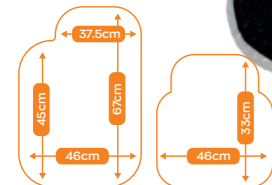

διαστάσεις/dimensions

1. Set of 4 Pieces: Includes front and rear mats for full coverage
2. High-Quality Carpet: Provides comfort and durability
   - Ideal Size: Designed to fit most vehicles
   - Comfort & Protection: Enhances comfort while protecting the vehicle interior
   - Non-Slip: Ensures stability and safety while driving
   - Easy to Clean