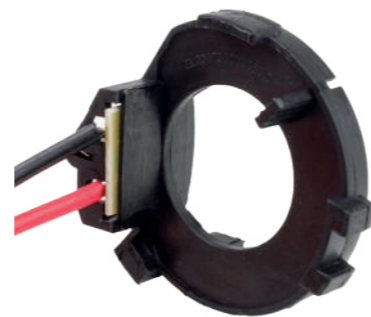

33819
ADAPTOR FOR LED H7 GOLF 7/
BENZ VITO PC