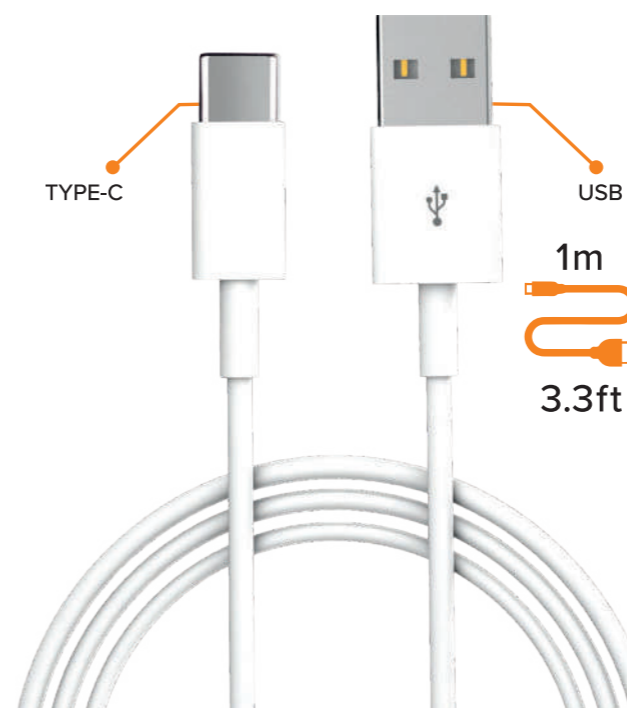

1. Γρήγορος συγχρονισμός και φόρτιση.
   - Υψηλή ταχύτητα μεταφοράς δεδομένων.
   - Υποστηρίζει όλες τις συσκευές με θύρα TYPE-C.
   - Φόρτιση συσκευής μέσω θύρας USB-A.
   - Μήκος καλωδίου: 1 μέτρο.
2. Fast sync and charge.
   - High data transfer speed.
   - Supports all devices with TYPE-C port.
   - Charges devices via USB-A port.
   - Cable length: 1 meter.

5 202392 296091

Για πληροφορίες & βίντεο χρήσης, σκανάρετε το QR
For more info & installation video scan the QR