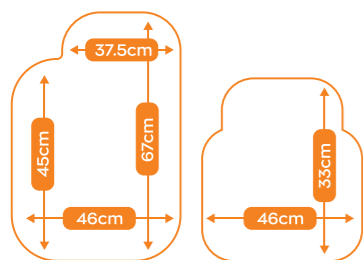

διαστάσεις/dimensions