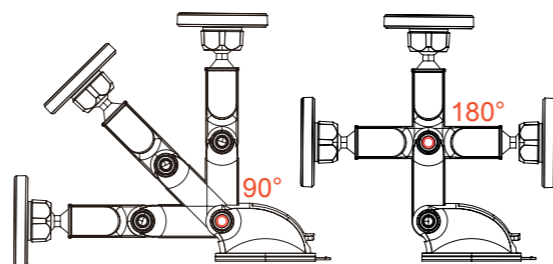

Η μαγνητική βάση τηλεφώνου MagSafe για τζάμι και ταμπλό αποτελεί την ιδανική λύση για ασφαλή και πρακτική στήριξη του κινητού σας στο αυτοκίνητο. Χάρη στην τεχνολογία MagSafe, προσφέρει ισχυρή μαγνητική σύνδεση και σταθερή συγκράτηση κατά την οδήγηση, εξασφαλίζοντας εύκολη πρόσβαση και άνετη θέαση. Τοποθετείται εύκολα χωρίς εργαλεία στο τζάμι ή το ταμπλό, διαθέτει ρυθμιζόμενη γωνία για ιδανική προβολή και είναι συμβατή με iPhone και άλλες συσκευές που υποστηρίζουν MagSafe. Κατάλληλη για χρήση σε αυτοκίνητα, φορτηγά και κάθε όχημα με τζάμι ή ταμπλό.

The MagSafe Magnetic Phone Mount for windshield and dashboard is the ideal solution for secure and convenient phone mounting in your vehicle. Using MagSafe technology, it provides a strong magnetic hold for safe and stable positioning while driving, allowing easy access and clear visibility. It installs easily without tools on either the windshield or dashboard, features an adjustable viewing angle, and is compatible with iPhone and other devices that support MagSafe. Suitable for cars, trucks, and any vehicle with a windshield or dashboard.