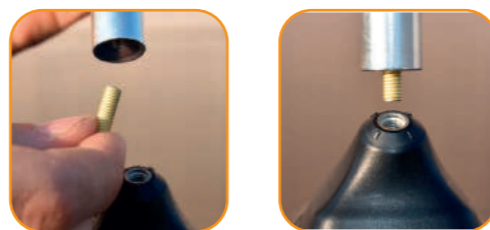

5 202392 321922

Για πληροφορίες & βίντεο χρήσης, σκανάρτε το QR

For more info & installation video scan the QR