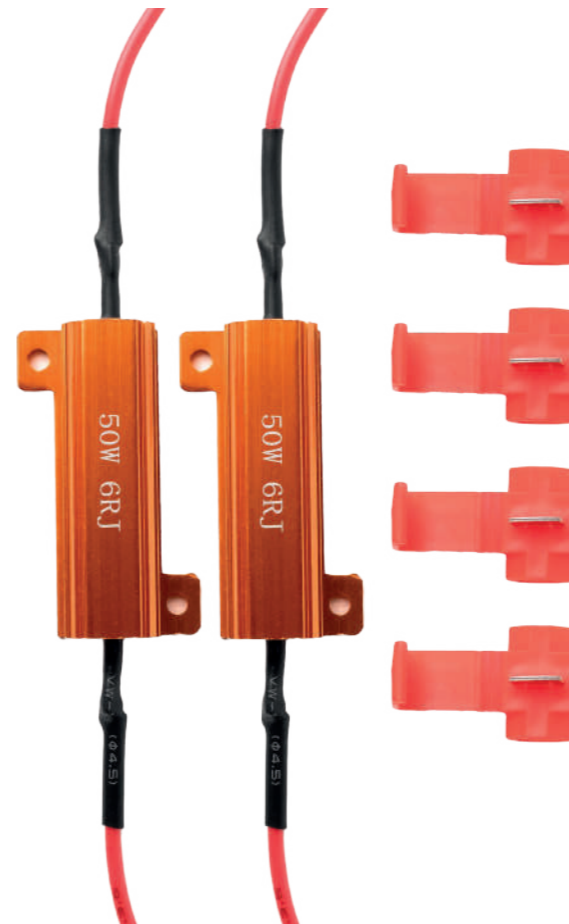

Special Parts for LED

33867
RESISTOR LED UNIVERSAL 50W 60HM PAIR