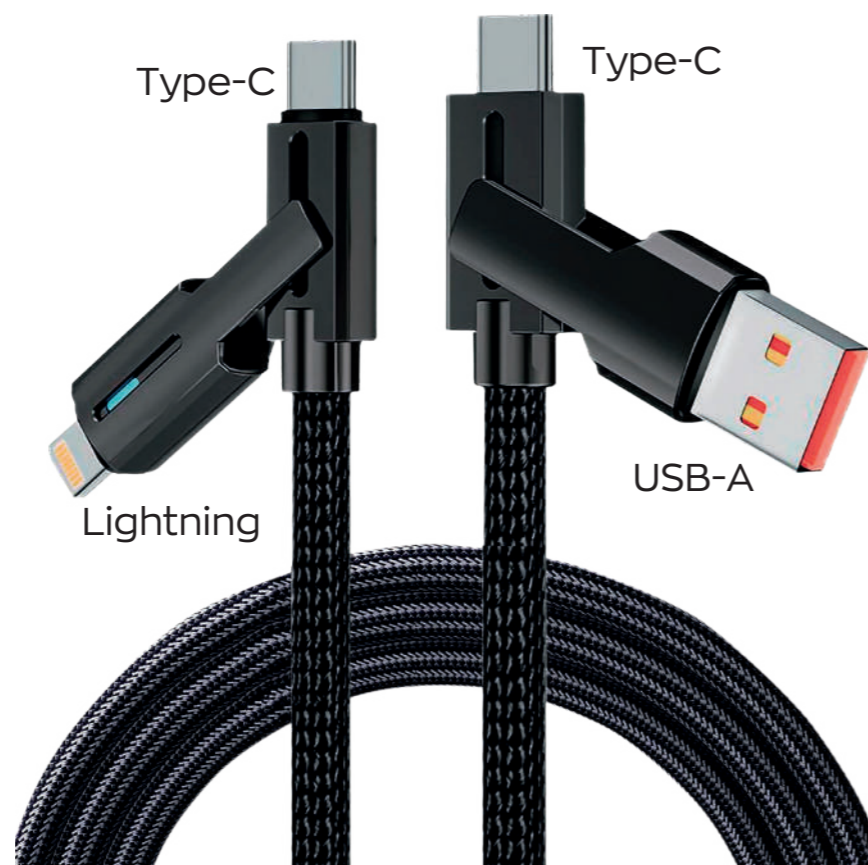

4-in-1

- Type-C to Type-C (100W)
- USB-A to Type-C (100W)
- Type-C to Lightning (27W)
- USB-A to Lightning (60W)

Για πληροφορίες & βίντεο χρήσης, σκανάρετε το QR

For more info & installation video scan the QR