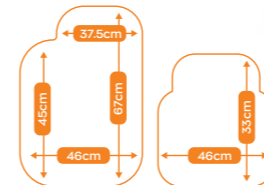

διαστάσεις/dimensions

- Set of 4 Pieces: Includes front and rear mats for full coverage
- High-Quality Carpet: Provides comfort and durability
 - Ideal Size: Designed to fit most vehicles
 - Comfort & Protection: Enhances comfort while protecting the vehicle interior
 - Non-Slip: Ensures stability and safety while driving
 - Easy to Clean