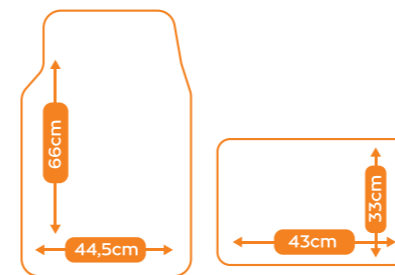

διαστάσεις/dimensions