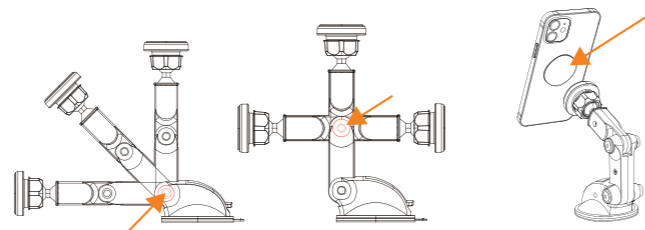

Πατήστε το κουμπί για να ρυθμίσετε την κλίση της βάσης
Press this button to adjust angle

Κολλήστε το μεταλλικό αυτοκόλλητο στο πίσω μέρος της συσκευής σας
Stick the metal plate at the back of your phone

5 202392 280076

Για πληροφορίες & βίντεο χρήσης, σκανάρτε το QR

For more info & installation video scan the QR

New magnetic dashboard and windshield phone holder with sturdy construction for firm phone hold. Mechanic mount supports 180° adjustment. With 4 strong magnets for strong and secure magnetic grip. Includes two 3M magnetic stickers and a special base sticker for mounting on the dashboard. 360° rotating magnetic head.

Νέα μαγνητική βάση ταμπλό και τζαμιού με στιβαρή κατασκευή, για γερό κράτημα του τηλεφώνου. Μηχανικός βραχίονας με κλίση 180°. Διαθέτει 4 ισχυρούς μαγνήτες για δυνατό και ασφαλές μαγνητικό κράτημα. Περιλαμβάνει δύο μαγνητικά αυτοκόλλητα 3M και ένα ειδικό αυτοκόλλητο βάσης για τοποθέτηση στο ταμπλό. Περιστρεφόμενη μαγνητική κεφαλή 360°.

28020

ΒΑΣΗ ΤΗΛΕΦΩΝΟΥ & TABLET "STRONG ARM I" ΓΙΑ ΤΖΑΜΙ & ΤΑΜΠΛΟ
CAR PHONE & TABLET HOLDER "STRONG ARM I" FOR DASHBOARD & WINDSHIELD